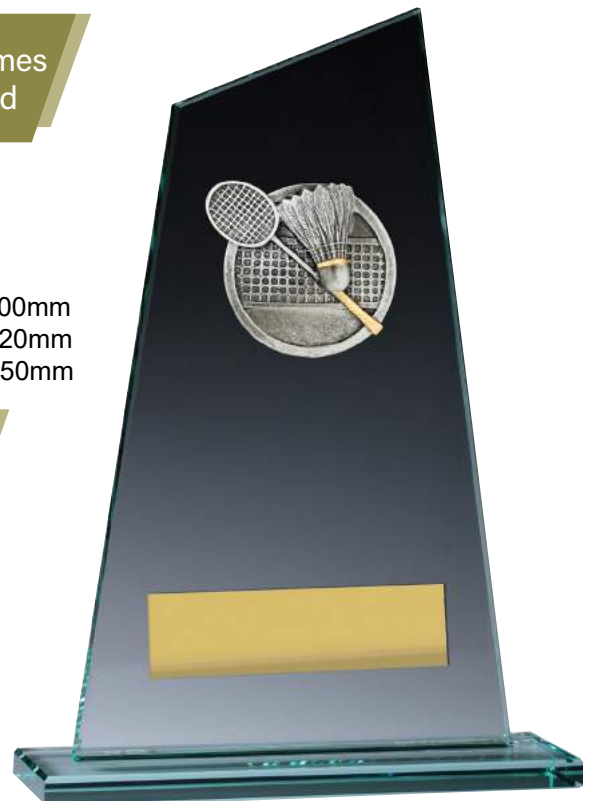

Tennis
VF18

Volleyball
VF27

A Size
P175A - 180mm

B Size
P175B - 200mm

C Size
P175C - 225mm

Choose from over 70 themes
to customise your award

Cobalt Glass
3 sizes
WB63A - 170mm
WB63B - 190mm
WB63C - 210mm

Supplied in
Gift Box

Peak Glass
3 sizes
VGJ102A - 200mm
VGJ102B - 220mm
VGJ102C - 250mm

Visit trophies.com.au to see the Peak range for your choice of sport or activity

Holder - 25 or 50mm
PF01

Academic
PF05

Art
PF06

Badminton
PF46