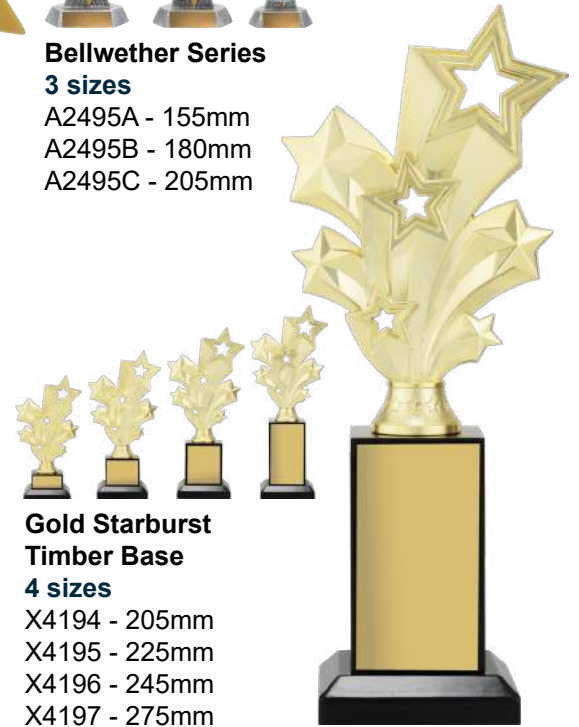

Statue Award
2 sizes
A206AA - 180mm
A206A - 220mm

Star Series
3 sizes
A369A - 160mm
A369B - 210mm
A369C - 260mm

Holder Tranquil
3 sizes
12025A - 125mm
12025B - 150mm
12025C - 175mm

Trophies suit
25 or 50mm
insert

Atlas
3 sizes
A1236C - 170mm
A1236D - 195mm
A1236E - 215mm

Bellwether Series
3 sizes
A2495A - 155mm
A2495B - 180mm
A2495C - 205mm

**Mini Xplode
2nd Place**
22102 - 100mm

**Mini Xplode
1st Place**
22101 - 100mm

**Mini Xplode
3rd Place**
22103 - 100mm

**Gold Starburst
Timber Base**
4 sizes
X4194 - 205mm
X4195 - 225mm
X4196 - 245mm
X4197 - 275mm

**Mini Cup
Character**
A1212 - 120mm

**Mini Shield
Character**
A1211 - 120mm