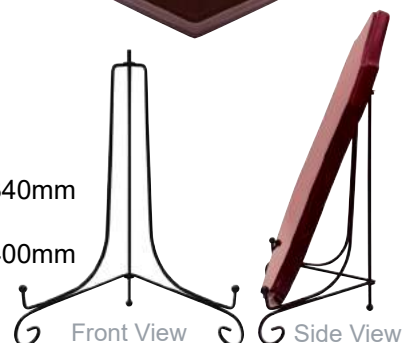

Front View Side View