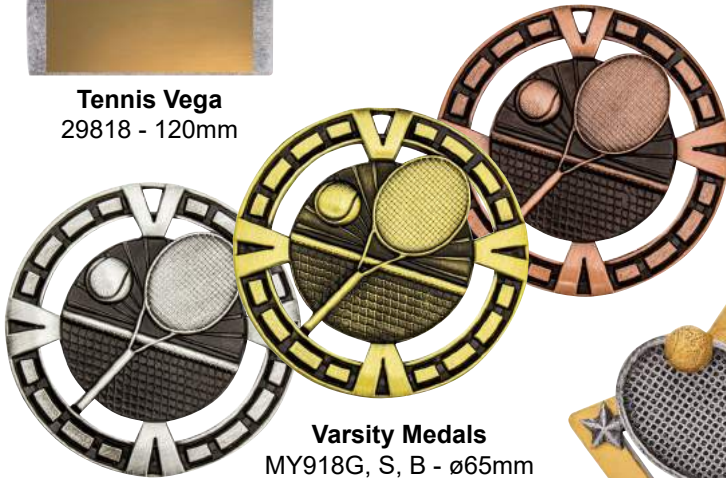

Tide Runner Award
3 sizes

- GA395A - 160mm
- GA395B - 180mm
- GA395C - 200mm

*Supplied with holder for logo

Clipper Glass
3 sizes

- CT626S - 205mm
- CT626M - 230mm
- CT626L - 255mm

Tennis Shield
3 sizes
13518 - 135mm
13618 - 155mm
13718 - 210mm

Flag Series Tennis
3 sizes
29718A - 135mm
29718B - 155mm
29718C - 175mm

Tennis Character
A1122A - 130mm

Tennis Vibe
VB18 - 115mm

Tennis Vega
29818 - 120mm

Silver Tennis
3 sizes
X4383 - 160mm
X4384 - 175mm
X4385 - 190mm

Varsity Medals
MY918G, S, B - ø65mm

Mini Star
12918 - 130mm

Budget Theme
3 sizes
12718S - 110mm
12718M - 130mm
12718L - 150mm

Shazam Tennis
3 sizes
11618A - 130mm
11618B - 150mm
11618C - 175mm

Ventura Series
3 sizes
VEN52A - 150mm
VEN52B - 175mm
VEN52C - 200mm